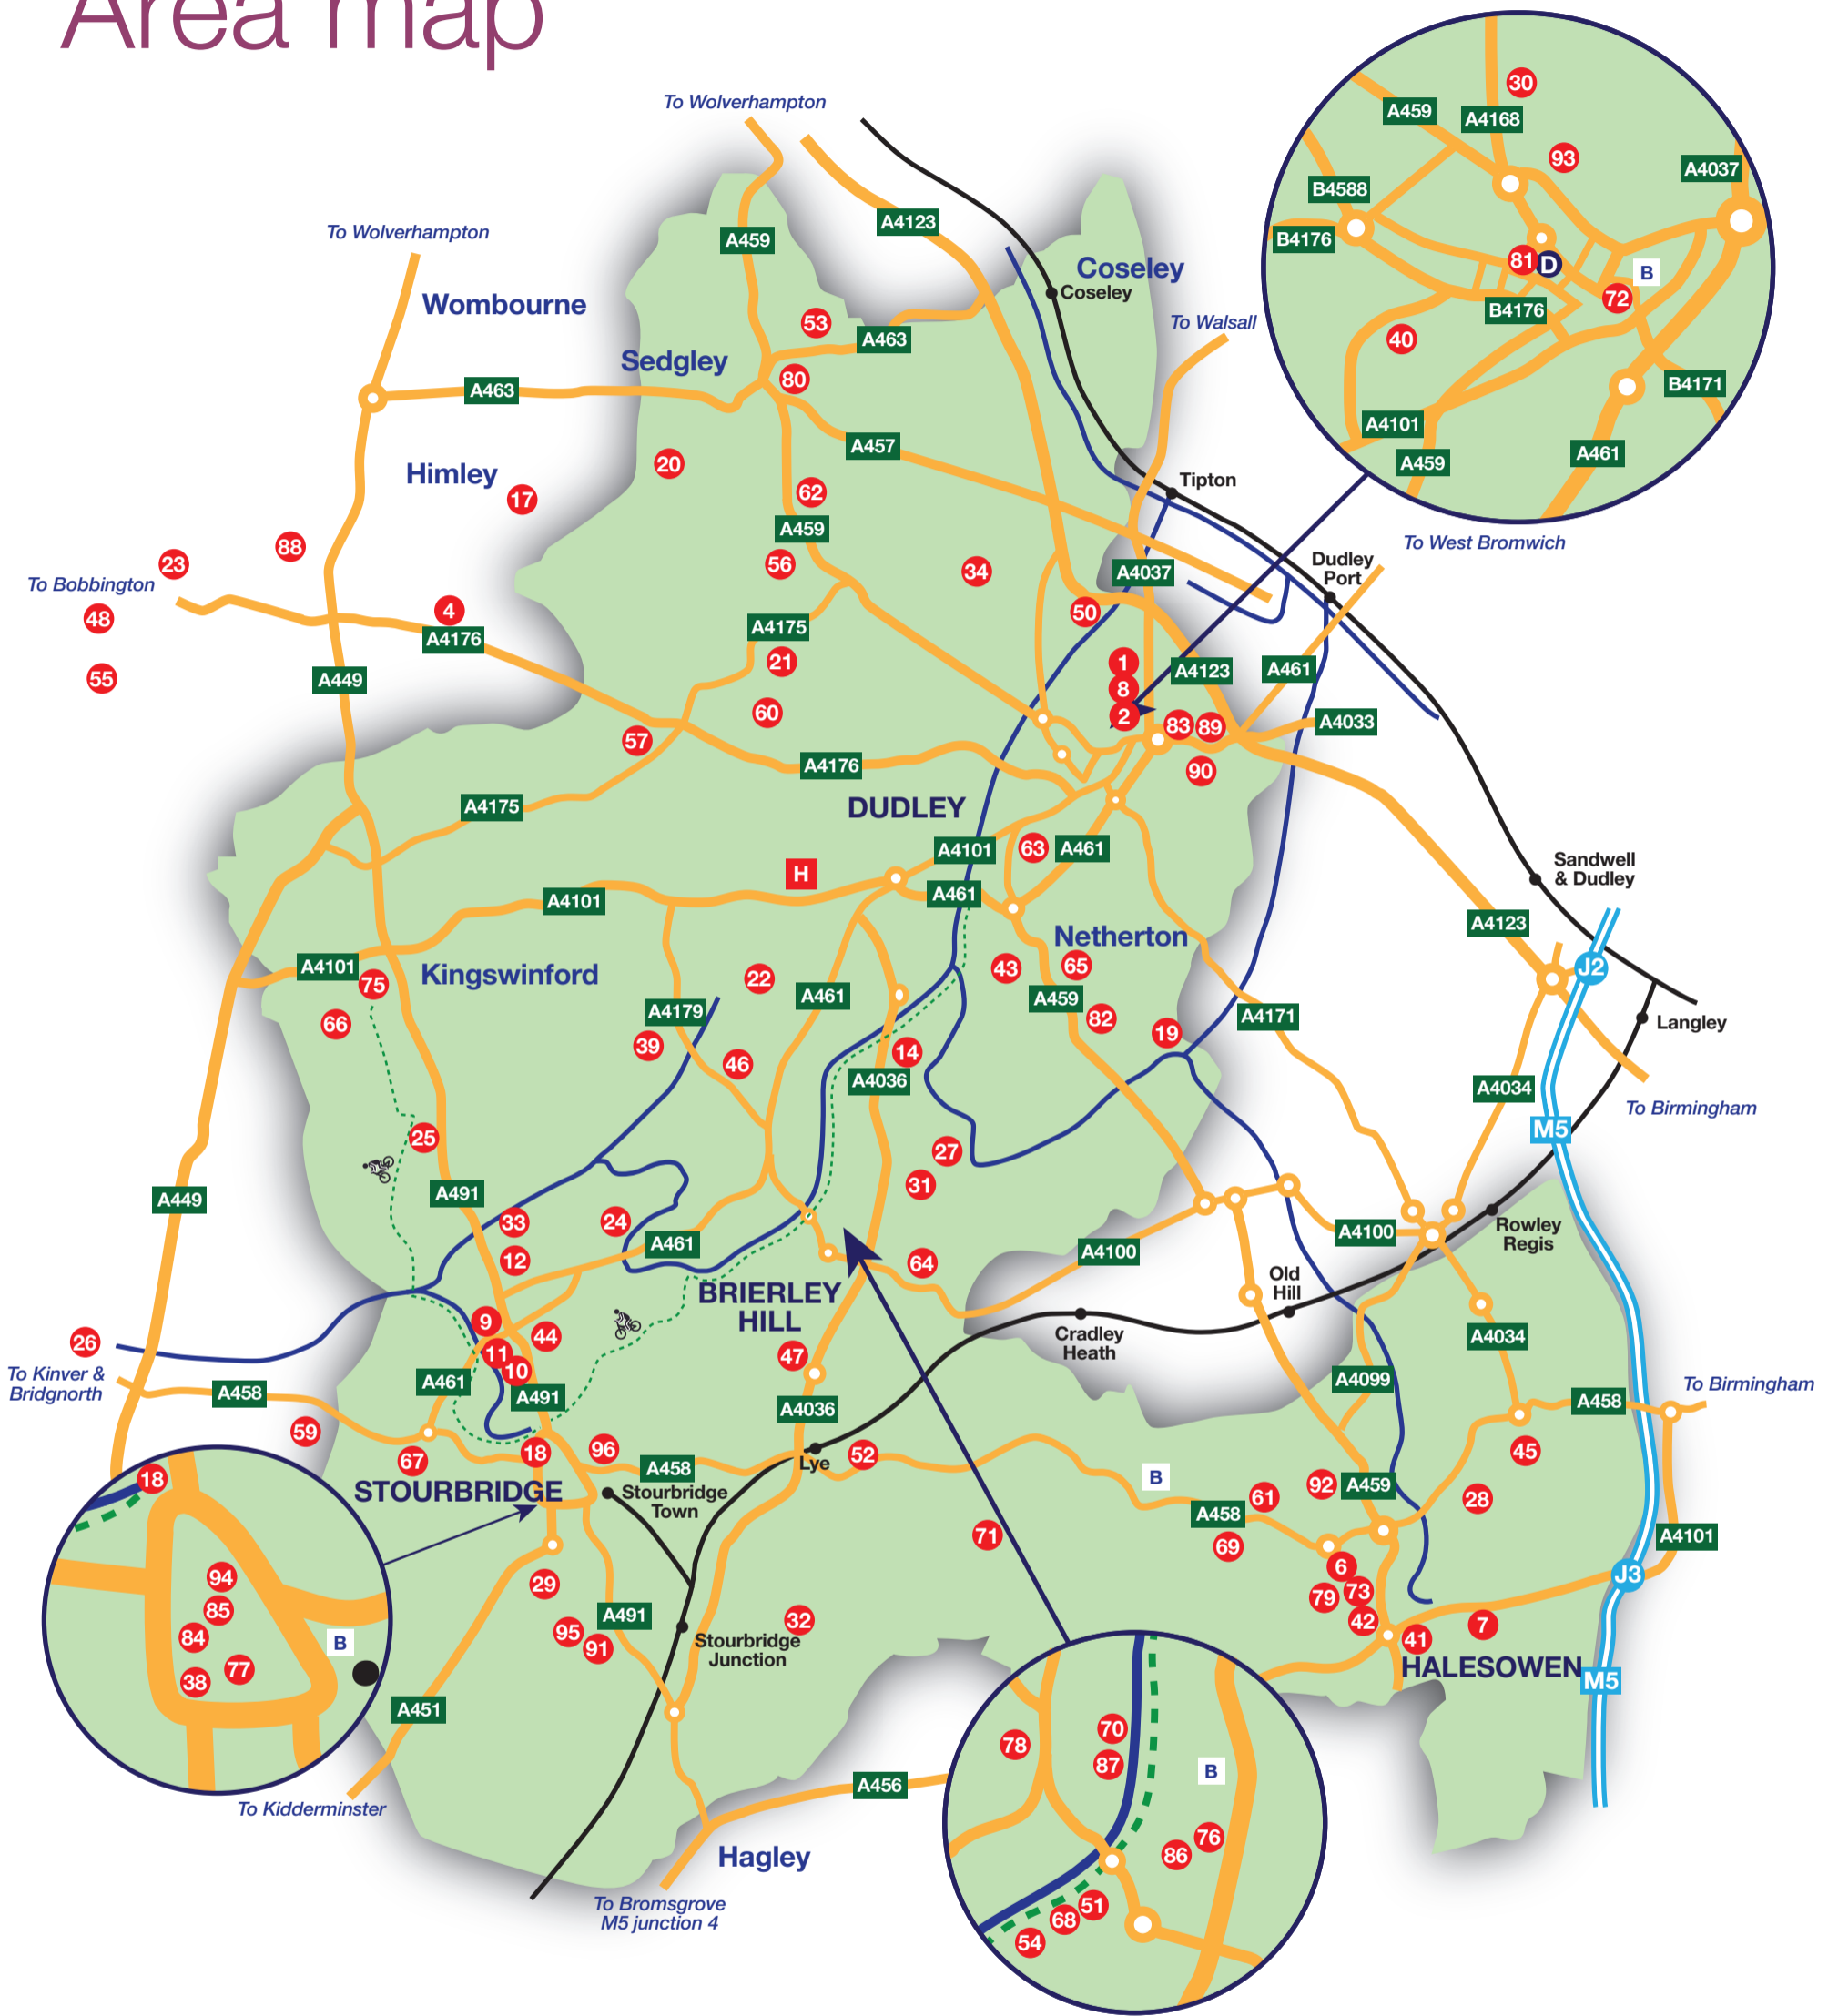

Area map

KEY

- H Russell's Hall Hospital
- i Information Centre
- Railway line

- B Cycle route
- B Main bus station (see insets)
- Canal
- D Dudley Metropolitan Borough Council (Dudley inset)

Heritage

- 1 Black Country Living Museum
- 2 Dudley Zoological Gardens & Castle
- 4 Himley Hall & Park
- 6 Norman Parish Church of St. John the Baptist
- 7 St. Mary's Abbey
- 8 Archives & Local History Centre

- 17 Baggeridge Country Park
- 18 Bonded Warehouse & Stourbridge Navigation Trust
- 19 Bumble Hole & Warrens Hall Local Nature Reserve
- 20 Cotwall End Valley
- 2 Dudley Zoological Gardens & Castle
- 21 Environment Zone
- 22 Fens Pool Nature Reserve
- 23 Halfpenny Green Vineyards & Winery
- 24 Hawbush Urban Farm
- 4 Himley Hall & Park
- 25 King George VI Park
- 26 Kinver Edge
- 27 Lodge Farm reservoir
- 28 The Leasowes
- 29 Mary Stevens Park
- 30 Priory Park
- 31 Saltwells Wood & Saltwells Local Nature Reserve
- 32 Stevens Park, Wollescote
- 33 Stourbridge 16 locks
- 34 Wren's Nest National Nature Reserve

Waterways

- 18 Bonded Warehouse & Stourbridge Navigation Trust
- 50 Dudley Canal Tunnel & Limestone Mines
- 51 Nine Locks
- 33 Stourbridge 16 locks

Food & drink

- 52 Balti houses in Lye
- 53 Beacon Hotel
- 54 The Bell Inn
- 55 Blakelands Country House
- 56 Britannia Inn
- 57 The Crooked House
- 59 The Forresters Arms
- 60 The Fountain
- 61 The Hawne Tavern
- 62 The Jolly Crispin
- 63 The Lamp Tavern
- 64 The Nailmaker
- 65 The Old Swan
- 66 The Park Tavern
- 67 The Unicorn Inn
- 68 The Vine Inn (Bull & Bladder)
- 69 The Waggon & Horses
- 70 The Waterfront
- 71 The Why Not Inn

Accommodation

- 55 Blakelands Country House
- 87 The Copthorne Hotel
- 88 Himley Country Hotel
- 89 The Village Hotel
- 90 Quality Hotel, Dudley
- 96 Premier Inn, Stourbridge

Colleges/education

- 91 Stourbridge College
- 92 Halesowen College
- 93 Dudley College
- 94 King Edward VI College
- 95 Oldswinford Hospital School